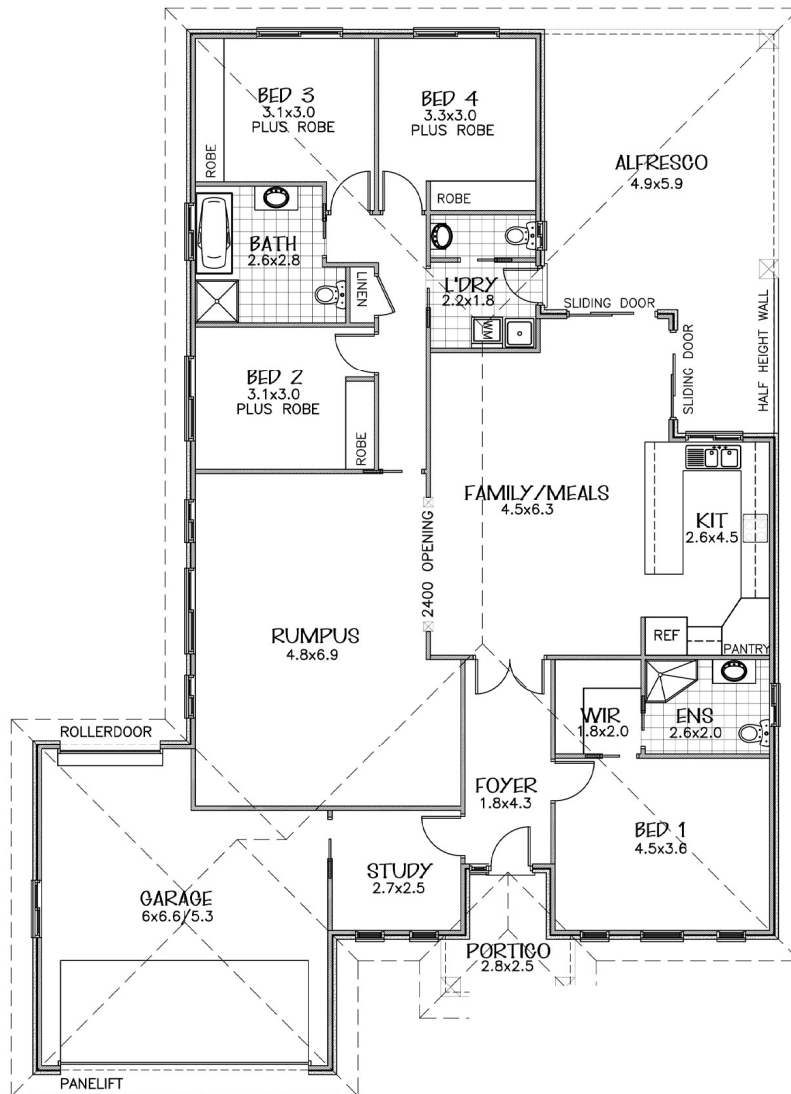

# BELLBROOK

|                      |         |         |
|----------------------|---------|---------|
| Living & Garage Area | 232sq m | 25.7 sq |
| Verandah Area        | 40 sq m | 4.4 sq  |
| Total Area           | 272sq m | 30.2 sq |
| Width                | 15.6 m  | 51.2 ft |
| Depth                | 21.9 m  | 71.8 ft |