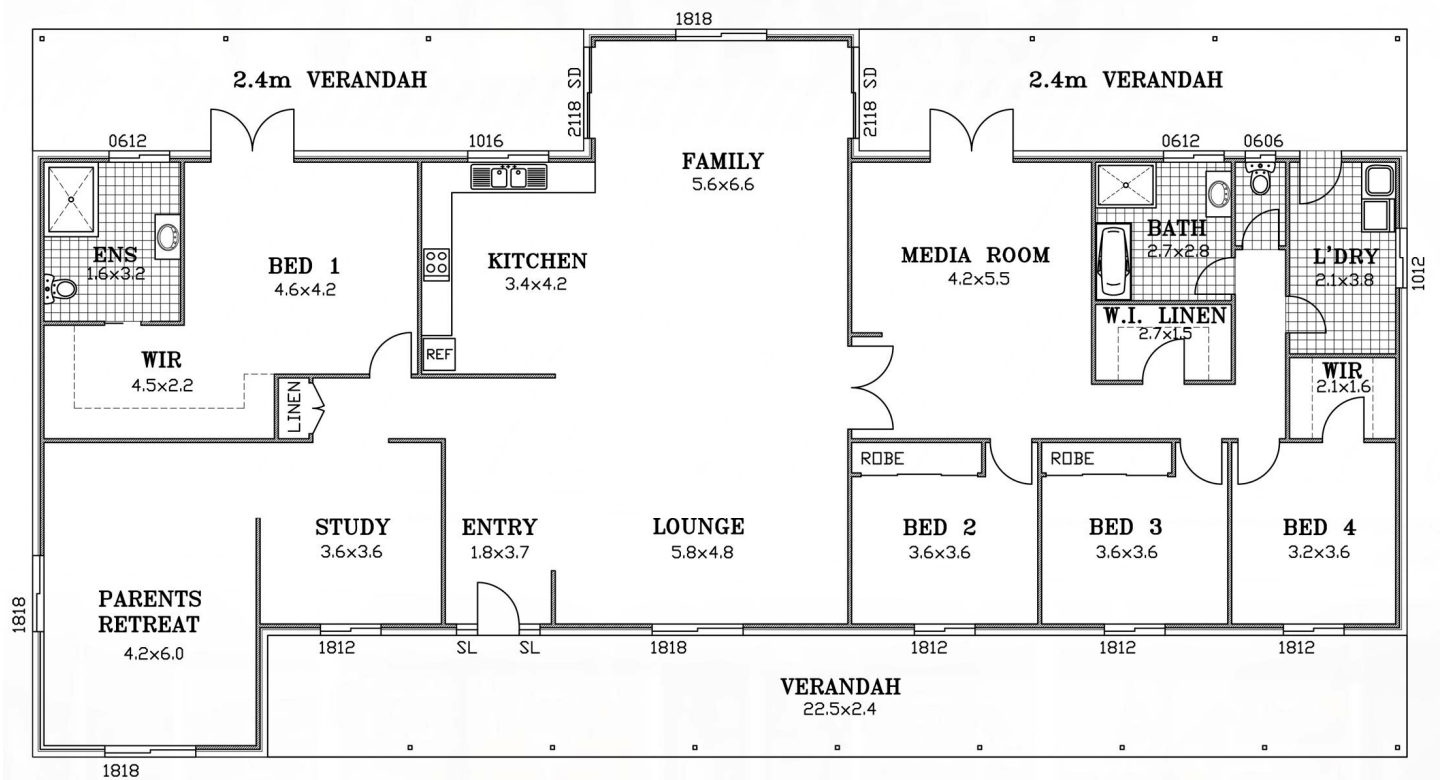

CASULA

Innovative Smart Building Solutions

Living Area	285sq m	31.6 sq
Verandah Area	106sq m	11.7 sq
Total Area	391sq m	43.4 sq
Width	27.2 m	89.2 ft
Depth	14.8 m	48.5 ft