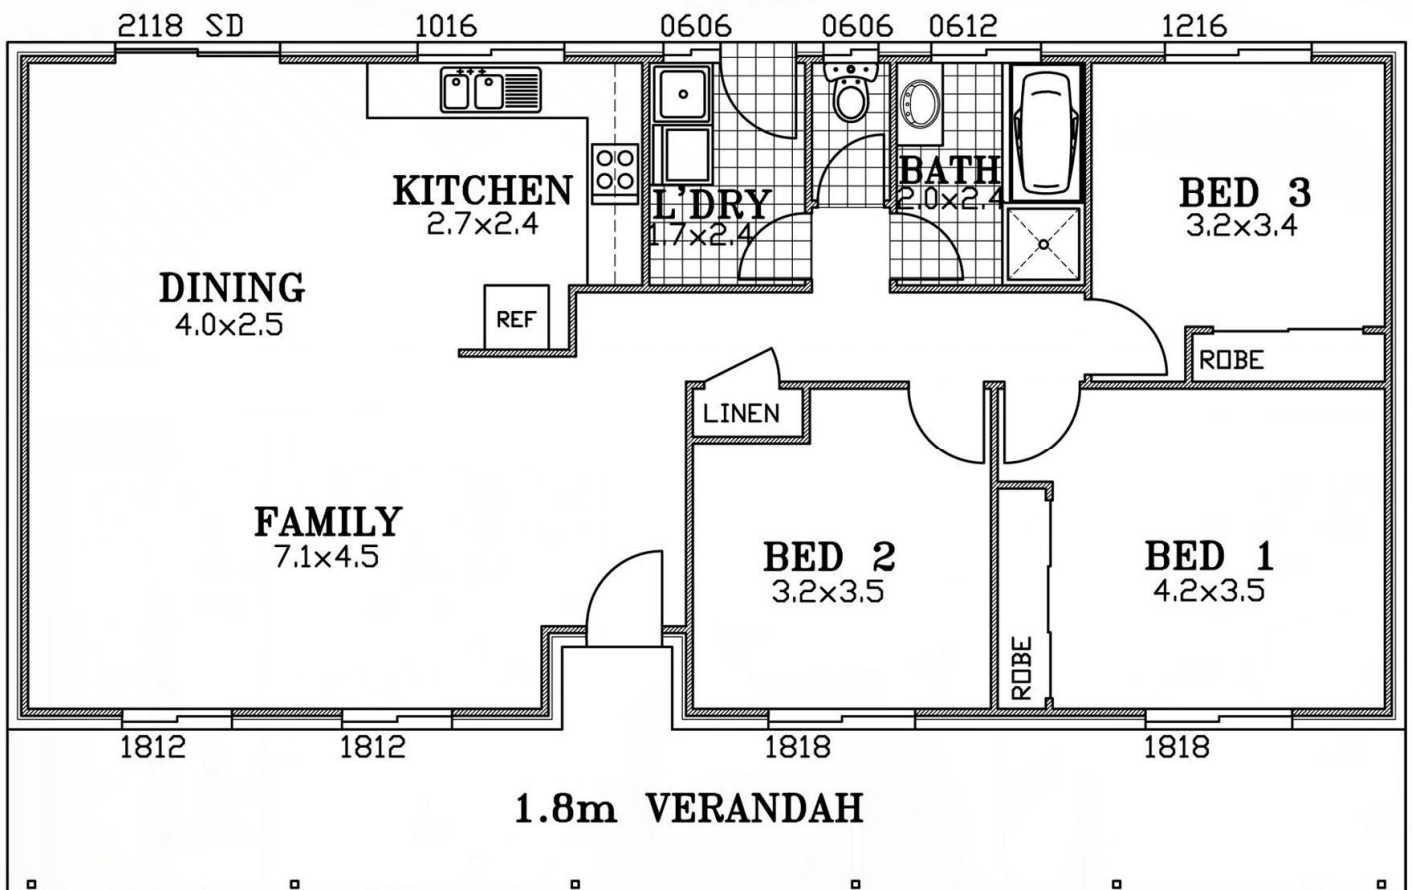

KELSO

Innovative Smart Building Solutions

Living Area	113sq m	12.5 sq
Verandah Area	29 sq m	3.2 sq
Total Area	142sq m	15.7 sq
Width	15 m	49.2 ft
Depth	9 m	29.5 ft