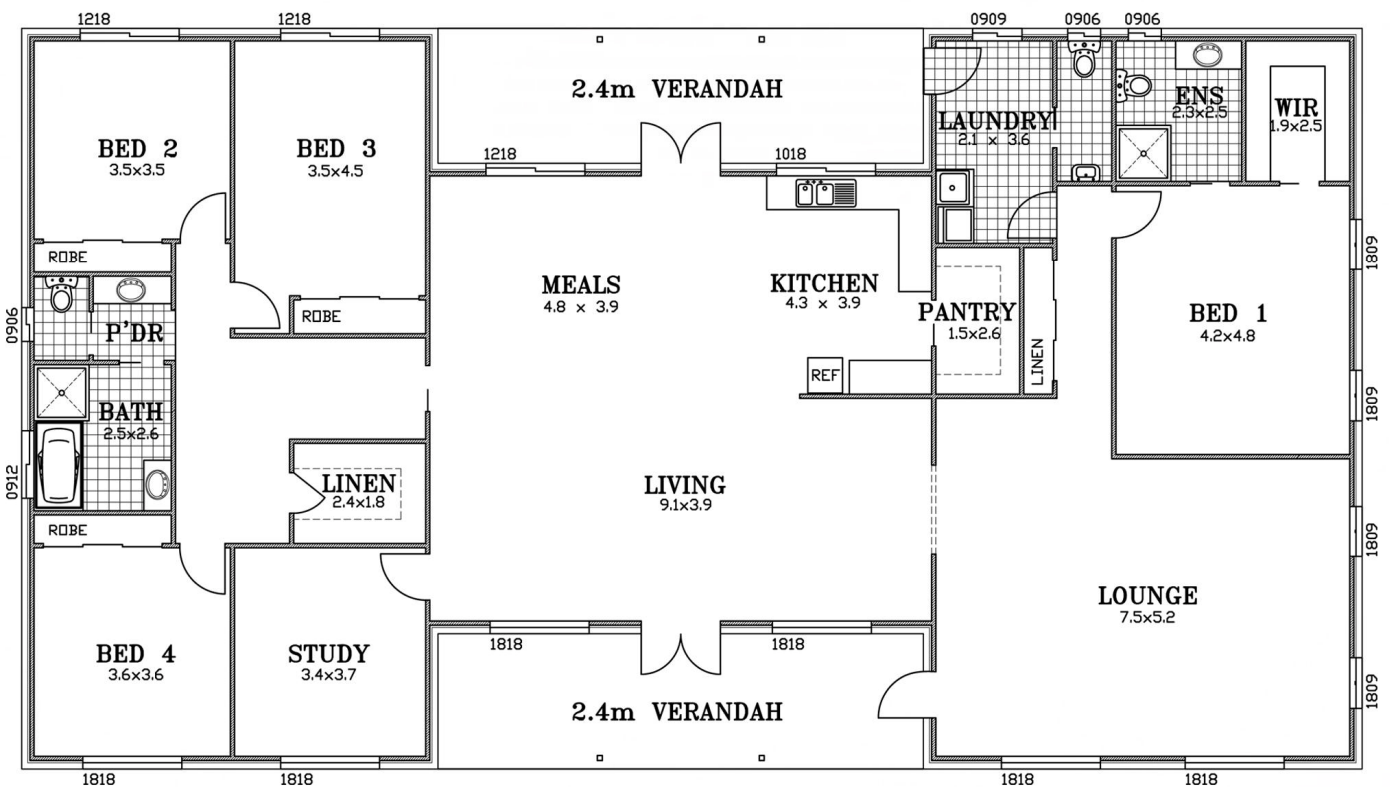

# NARELLAN

Living Area	280sq m	31 sq
Verandah Area	42 sq m	4.7 sq
Total Area	322sq m	35.7 sq
Length	24 m	78.7 ft
Width	11.9 m	39 ft