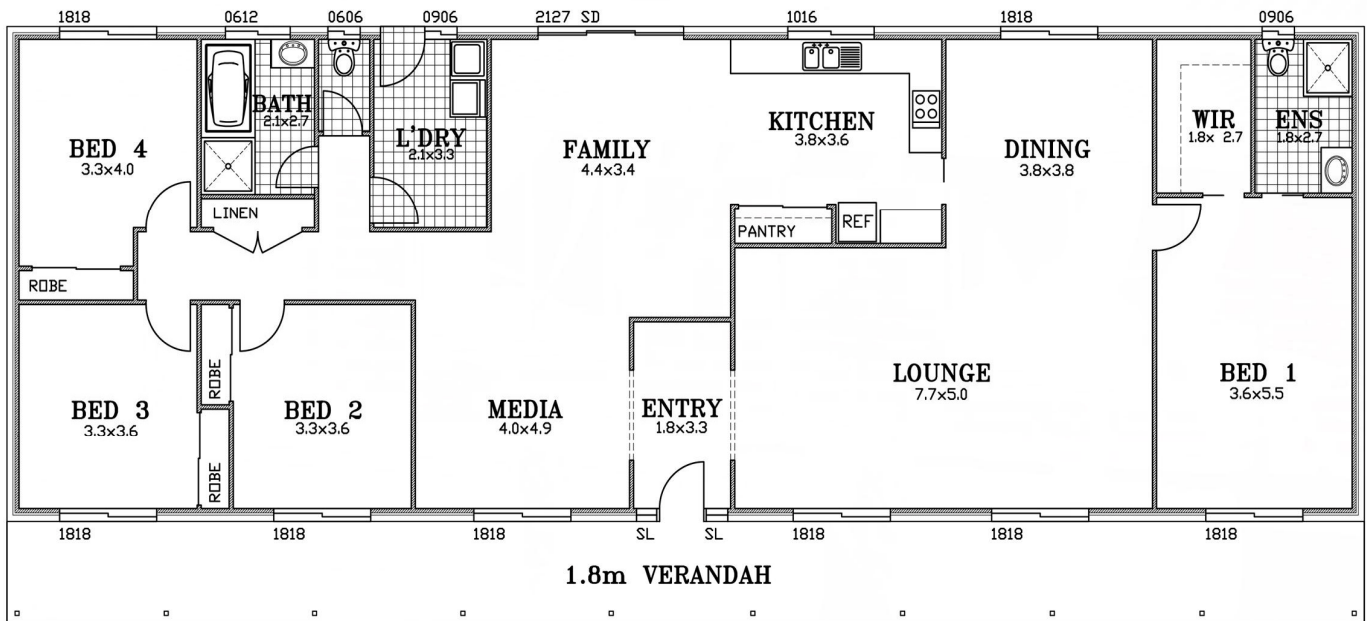

OAKDALE 1

Living Area	220 sq m	24.4sq
Verandah Area	44 sq m	5 sq
Total Area	264 sq m	29.4sq
Length	25 m	82.5 ft
Depth	10.5 m	34.5 ft

Innovative Smart Building Solutions